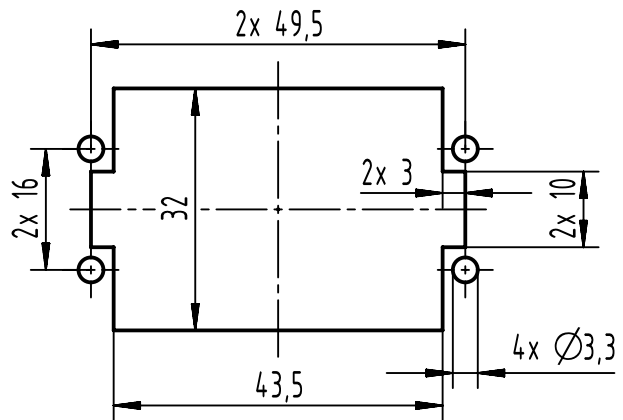

1 2 3 4 5 6

A

B

C

D

panel cut out

4x M3x10

	All Dimensions in mm Original Size DIN A4		Scale 1:1	Free size tol.		Ref.	
						Sub.	
	All rights reserved		Created by 404270	Inspected by 402602	Standardisation	Date 2024-02-08	State Final Release
	Department EL PD		Title Han 10A-BU-S			Doc-Key / ECM-Nr. 100087383/UGD/005/G 500000263447	
HARTING D-32339 Espelkamp		Type TB	Number 09 20 010 2812			Rev. G	Page 1/1