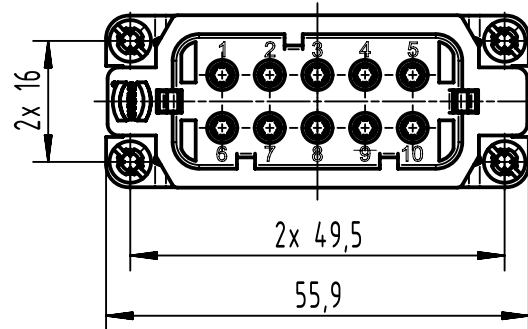

1 2 3 4 5 6

A

B

C

D

panel cut out

4x M3x10

	All Dimensions in mm Original Size DIN A4		Scale 1:1	Free size tol.		Ref.	
						Sub.	
	All rights reserved		Created by 404270	Inspected by 402602	Standardisation	Date 2024-02-08	State Final Release
	Department EL PD		Title Han 10A-BU-S			Doc-Key / ECM-Nr. 100087383/UGD/005/G 500000263447	
HARTING D-32339 Espelkamp		Type TB	Number 09 20 010 2812			Rev. G	Page 1/1