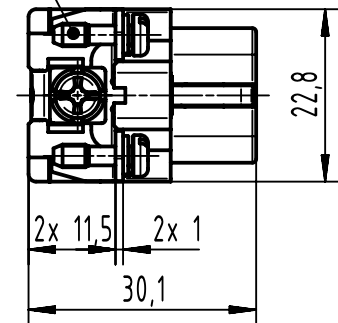

1 2 3 4 5 6

A

B

C

D

panel cut out

4x M3x10

	All Dimensions in mm Original Size DIN A4		Scale 1:1	Free size tol.		Ref.	
						Sub.	
	All rights reserved		Created by 404270	Inspected by 402602	Standardisation	Date 2024-02-08	State Final Release
	Department EL PD		Title Han 10A-BU-S			Doc-Key / ECM-Nr. 100087383/UGD/005/G 500000263447	
HARTING D-32339 Espelkamp		Type TB	Number 09 20 010 2812			Rev. G	Page 1/1