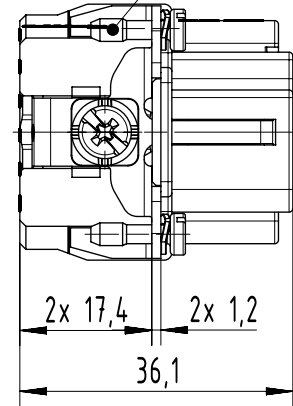

2x 27

33,8

2x 104

110,8

4x M3x10

2x 17,4

2x 1,2

36,1

panel cut out

2x 104

2x 27

36

2x 5

2x 14

4x Ø3,3

2x 95

	All Dimensions in mm Original Size DIN A4		Scale 1:1	Free size tol.		Ref.		
	All rights reserved Department EL PD		Created by hellmann	Inspected by riepe	Standardisation	Date 01-Oct-2024	State 40 - Released	
HARTING D-32339 Espelkamp		Title <b>Han 108DD-F-c</b>				Doc-Key / ECM-Nr. DS00189399		
		Type TB	Design Number DS00189399		SAP Mat. Number 09161083101	Rev. K	Page 1/1	