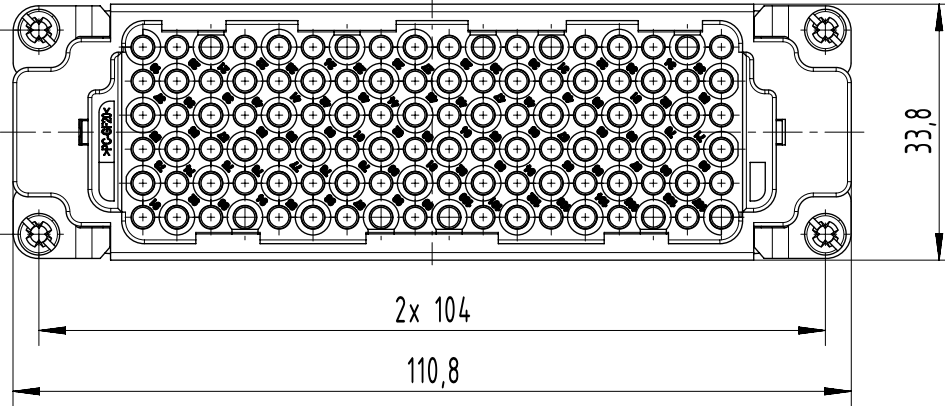

2x 27

33,8

2x 104

110,8

4x M3x10

2x 17,4

2x 1,2

36,1

panel cut out

2x 104

2x 27

36

2x 5

2x 14

4x Ø3,3

2x 95

	All Dimensions in mm Original Size DIN A4		Scale 1:1	Free size tol.		Ref.		
	All rights reserved Department EL PD		Created by hellmann	Inspected by riepe	Standardisation	Date 01-Oct-2024	State 40 - Released	
HARTING D-32339 Espelkamp		Title <b>Han 108DD-F-c</b>				Doc-Key / ECM-Nr. DS00189399		
		Type TB	Design Number DS00189399		SAP Mat. Number 09161083101	Rev. K	Page 1/1	