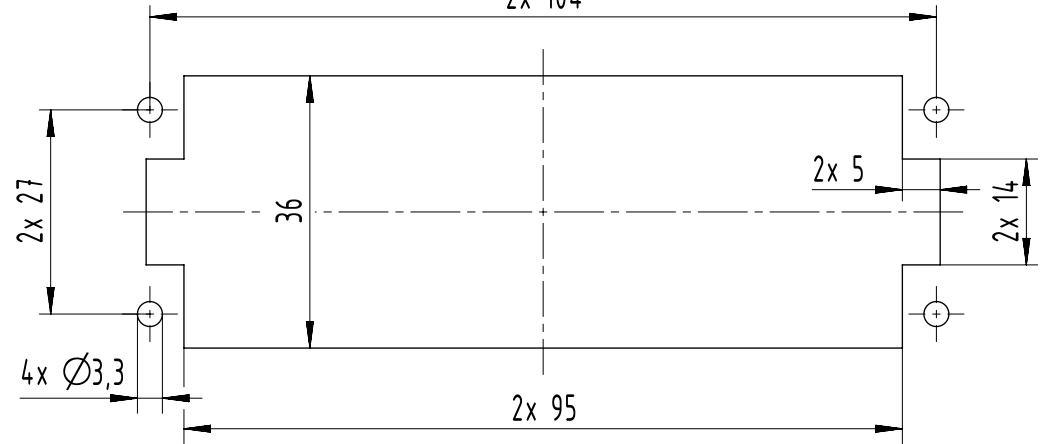

2x 27

33,8

2x 104

110,8

4x M3x10

2x 17,4

2x 1,2

36,1

panel cut out

2x 104

2x 27

36

2x 5

2x 14

4x Ø3,3

2x 95

	All Dimensions in mm Original Size DIN A4		Scale 1:1	Free size tol.		Ref.		
	All rights reserved Department EL PD		Created by hellmann	Inspected by riepe	Standardisation	Date 01-Oct-2024	State 40 - Released	
HARTING D-32339 Espelkamp		Title <b>Han 108DD-F-c</b>				Doc-Key / ECM-Nr. DS00189399		
		Type TB	Design Number DS00189399		SAP Mat. Number 09161083101	Rev. K	Page 1/1	