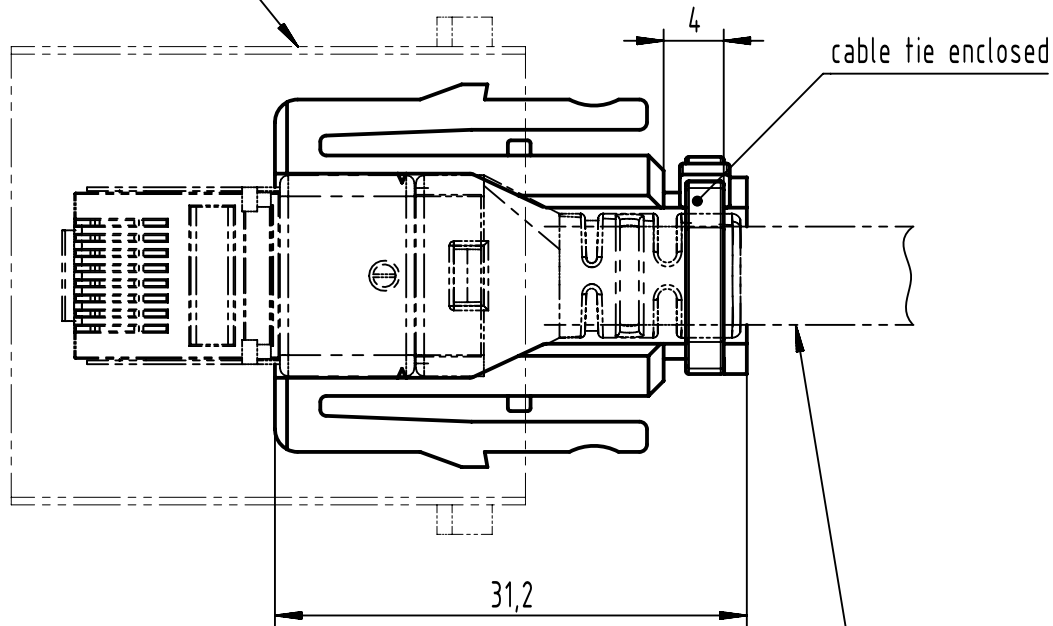

1 2 3 4 5 6

A

B

C

D

09 14 001 4623

acc. to Cat. 5e RJ45 patch cords 09 47 474 70xx
 acc. to Cat. 6 RJ45 patch cords 09 47 474 71xx
 acc. to module 09 14 001 4623

	All Dimensions in mm Original Size DIN A4		Scale 2:1	Free size tol.		Ref.		
	All rights reserved Department EL PD		Created by HOLLERT	Inspected by RIEPE	Standardisation	Date 2023-04-03	State Final Release	
HARTING D-32339 Espelkamp			Title Adapter Han RJ45 module/RJ45 patch cable				Doc-Key / ECM-Nr. 100186327/UGD/003/H 500000241149	
			Type TB	Number 09 14 000 9966			Rev. H	Page 1/1