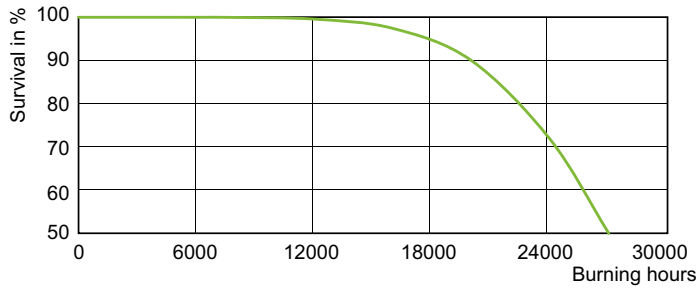

Photometrische Daten

Light Distribution Diagram - MASTER CityWh CDO-TT Plus 150W/828 E40

Spectral Power Distribution Colour - MASTER CityWh CDO-TT Plus 150W/828 E40

MASTER CityWhite CDO-TT Plus

Lebensdauer