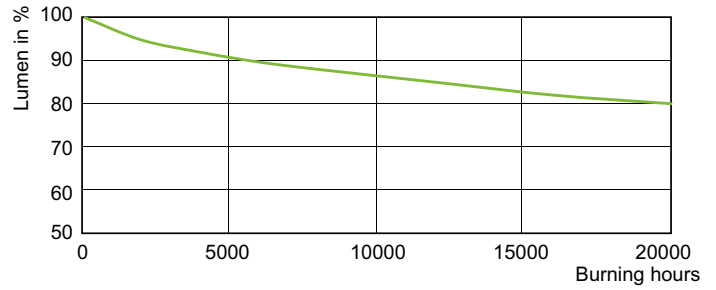

Photometrische Daten

Light Distribution Diagram - MASTER CityWh CDO-TT Plus 150W/828 E40

Spectral Power Distribution Colour - MASTER CityWh CDO-TT Plus 150W/828 E40

MASTER CityWhite CDO-TT Plus

Lebensdauer