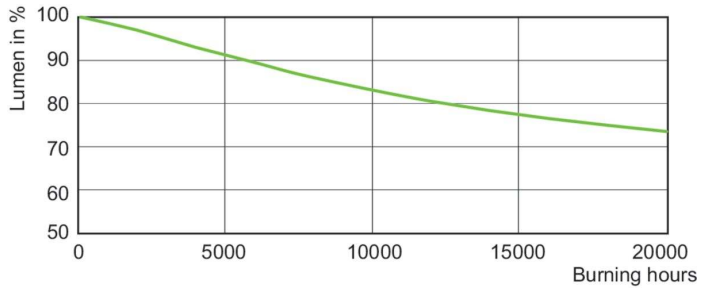

Photometrische Daten

Light Distribution Diagram - MASTER CityWh CDO-TT Plus 70W/828 E27

Spectral Power Distribution Colour - MASTER CityWh CDO-TT Plus 70W/828 E27

MASTER CityWhite CDO-TT Plus

Lebensdauer

Lumen Maintenance Diagram - MASTER CityWh CDO-TT Plus 70W/828 E27