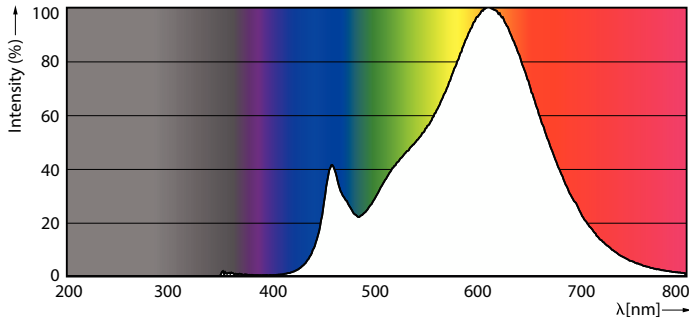

SceneSwitch Glühlampenform

Photometrische Daten

Spectral Power Distribution Colour - LEDClassic SSW 60W A60
E27WWCLND RF1SRT4