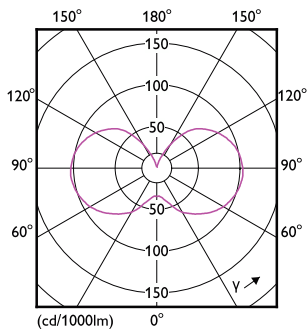

Photometrische Daten

Light Distribution Diagram - LEDClassic SSW 60W A60 E27WWCLND RF1SRT4

General uniform lighting - LEDClassic SSW 60W A60 E27WWCLND RF1SRT4