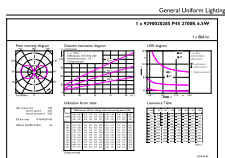

General uniform lighting - CorePro LEDLusterND6.5-60W P45 E14827CLG