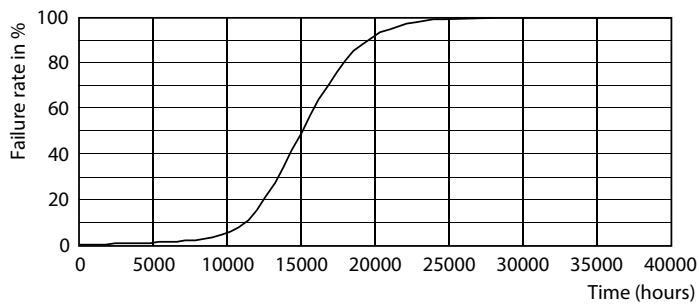

Lebensdauer

Life Expectancy Diagram