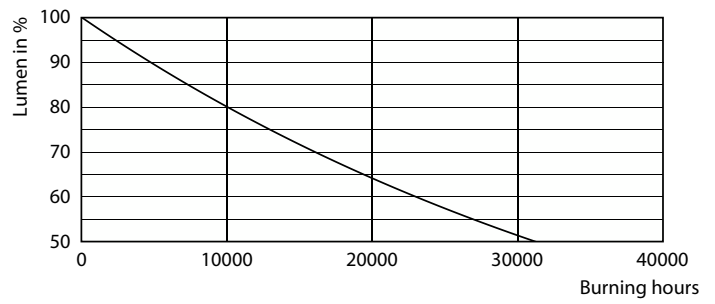

Lumen Maintenance Diagram - CorePro LEDCandleND4.3-40W E14 827B35CLG