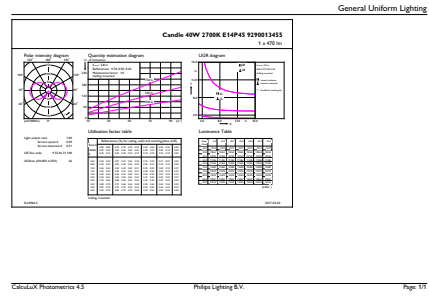

General uniform lighting - CorePro LEDLusterND4.3-40W E14 827P45FRG