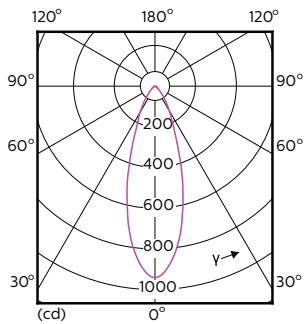

Light Distribution Diagram - MAS LED ExpertColor 5.5-50W GU10 940 36D