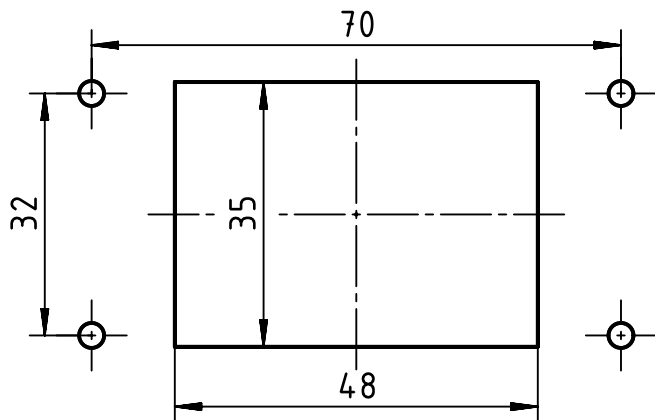

panel cut out

	All rights reserved		Scale 1:1		Free size tol.		Ref.	
	Department EL PD		Created by SPRENB	Inspected by GERB	Standardisation 302077	Date 2020-11-13	State Final Release	
HARTING Electric GmbH & Co. KG D-32339 Espelkamp			Title Han B Base Panel 1 Lever Metal Cover			Doc-Key / ECM-Nr. 100180036/UGD/004/G 500000178137		
			Type TB	Number 09 30 006 0318		Rev. G	Page 1/1	