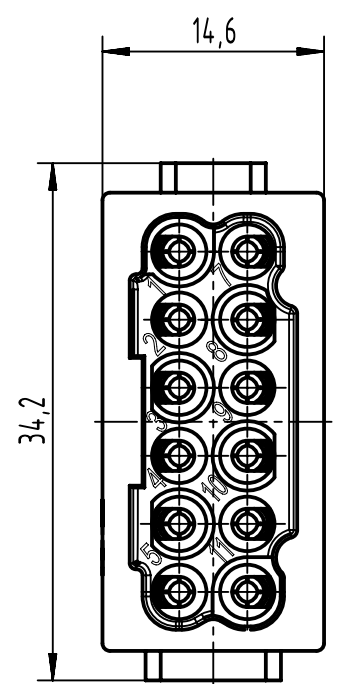

1 2 3 4 5 6

A

B

C

D

	All Dimensions in mm Original Size DIN A4		Scale 2:1	Free size tol.		Ref.		
						Sub.		
	All rights reserved		Created by BALSAN	Inspected by 402602	Standardisation	Date 2021-11-08	State Final Release	
	Department EL PD		Title Han DD Quick-Lock module, female				Doc-Key / ECM-Nr. 100173861/UGD/005/G 500000205414	
HARTING D-32339 Espelkamp			Type TB	Number 09 14 012 2732			Rev. G	Page 1/1