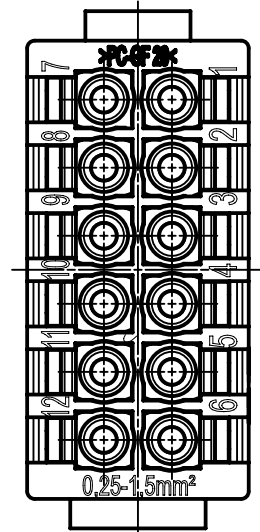

1 2 3 4 5 6

A

B

C

D

	All Dimensions in mm Original Size DIN A4		Scale 2:1	Free size tol.		Ref.		
						Sub.		
	All rights reserved		Created by BALSAN	Inspected by 402602	Standardisation	Date 2021-11-08	State Final Release	
	Department EL PD		Title Han DD Quick-Lock module, female				Doc-Key / ECM-Nr. 100173861/UGD/005/G 500000205414	
HARTING D-32339 Espelkamp			Type TB	Number 09 14 012 2732			Rev. G	Page 1/1