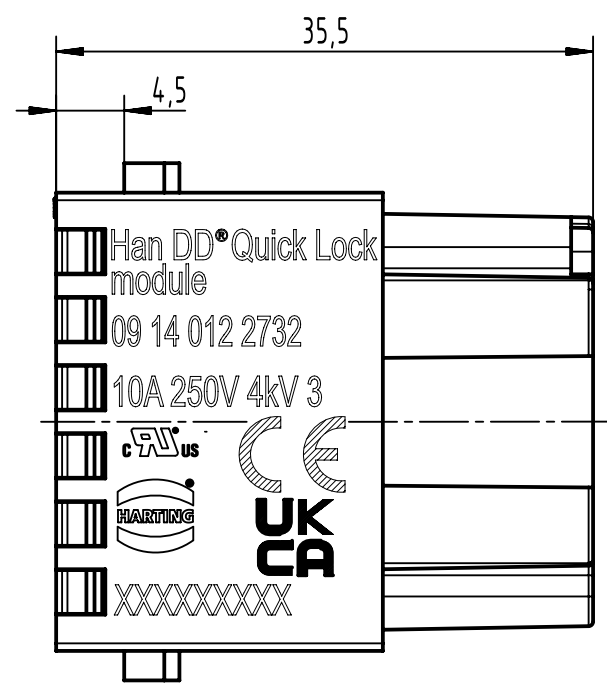

1 2 3 4 5 6

A

B

C

D

	All Dimensions in mm Original Size DIN A4		Scale 2:1	Free size tol.		Ref.		
						Sub.		
	All rights reserved		Created by BALSAN	Inspected by 402602	Standardisation	Date 2021-11-08	State Final Release	
	Department EL PD		Title Han DD Quick-Lock module, female				Doc-Key / ECM-Nr. 100173861/UGD/005/G 500000205414	
HARTING D-32339 Espelkamp			Type TB	Number 09 14 012 2732			Rev. G	Page 1/1