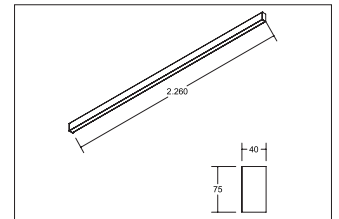

LED-Anbauprofil BIRO40

Artikel-Nr. 77144073

LED-Anbauprofil BIRO40, silver, rectangular Lamp holder: LED, Mounting method: Surface mounting, Place of installation: Ceiling-mounted, Material: Aluminium / Acrylic, Degree of protection: according to DIN EN 60529 IP20, Protection class: (EN 61140) I, Voltage: 230V AC 50Hz, Power: 62.7W, Luminous flux: 4.850lm, Colour temperature: 3000 K, Light colour : White, Beam angle: 80°, Adjustability: Not adjustable, With control gear: Yes.

Artikel-Nr.	77144073
Stand:	22.07.2021 02:16

control	DALI
Colour	Silver
Colour of light	3000 K
Glare evaluation	UGR < 25
System efficiency	77 lm/W
Luminous flux	4,850 lm
Material cover	Satinised
Length	2264 mm
Colour rendering	CRI > 90
Beam angle	80 °

Material	Aluminium / Acrylic
Lamp holder	LED
Lamp	LED
Voltage	230V AC 50Hz
Degree of protection	IP20
Protection class	I
Adjustability	Not adjustable
Width	40 mm
Height	75 mm
Circuit type	Parallel conduction