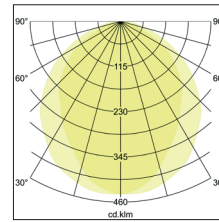

BIRO Circle pendant ring luminaire 1.000, direct
Artikel-Nr. 13632188

1.0 m	2.812.0	2906.2
2.0 m	5.614.0	726.5
3.0 m	8.415.9	322.9
4.0 m	11.217.9	181.6
5.0 m	14.019.9	118.2
	Ø (m)	E0(0°) [lx]

Artikel-Nr.	13632188
Stand:	18.06.2021 23:16

Beam angle	116 °
Amount of light sources / fittings	1 Qty
Outer diameter	1000 mm
Height	100 mm
Colour rendering	CRI > 80
Material	Aluminium / Steel / Plastic
Voltage	230V AC 50Hz
Lamp	LED

Light output	Direct
Shipping	Incl. converter for connection to the 230-V mains voltage
Pendulum length max.	5,000 mm
Degree of protection	IP40
Protection class	I
Voltage type	AC