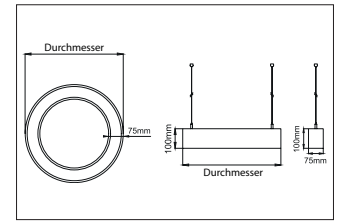

BIRO Circle pendant ring luminaire 1.000, direct
Artikel-Nr. 13632188

1.0 m	2.812.0	2906.2
2.0 m	5.614.0	726.5
3.0 m	8.415.9	322.9
4.0 m	11.217.9	181.6
5.0 m	14.019.9	118.2
	Ø (m)	E0(0°) [lx]

Artikel-Nr.	13632188
Stand:	18.06.2021 23:16

Beam angle	116 °
Amount of light sources / fittings	1 Qty
Outer diameter	1000 mm
Height	100 mm
Colour rendering	CRI > 80
Material	Aluminium / Steel / Plastic
Voltage	230V AC 50Hz
Lamp	LED

Light output	Direct
Shipping	Incl. converter for connection to the 230-V mains voltage
Pendulum length max.	5,000 mm
Degree of protection	IP40
Protection class	I
Voltage type	AC