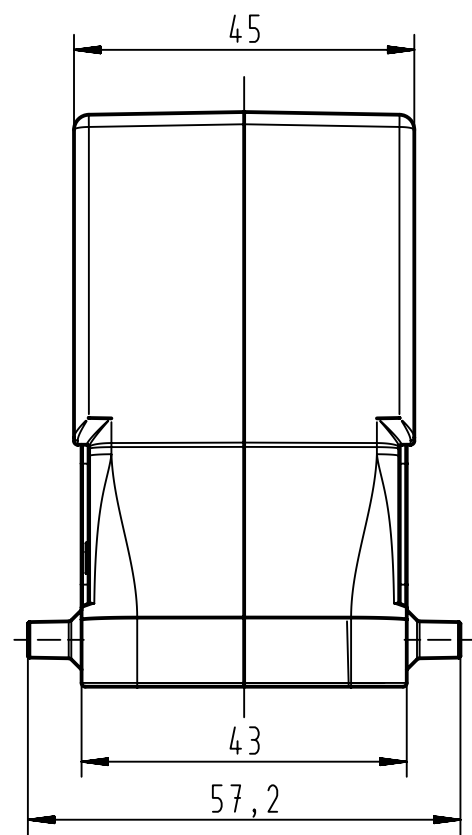

1 2 3 4 5 6

A

B

C

D

	All Dimensions in mm Original Size DIN A4	Scale 1:1		Free size tol.		Ref.	
						Sub. TB 19 30 016 0466 v. 16.06.10	
	All rights reserved Department EL PD - DE	Created by HOLLERT	Inspected by BERGHORN	Standardisation TIEMANNA	Date 2013-05-27	State Final Release	
		Title Han 16B Hood TE M25					Doc-Key / ECM-Nr. 100220736/UGD/004/A 500000061018
HARTING Electric GmbH & Co. KG D-32339 Espelkamp		Type TB	Number 19 30 016 0466			Rev. A	Page 1/1