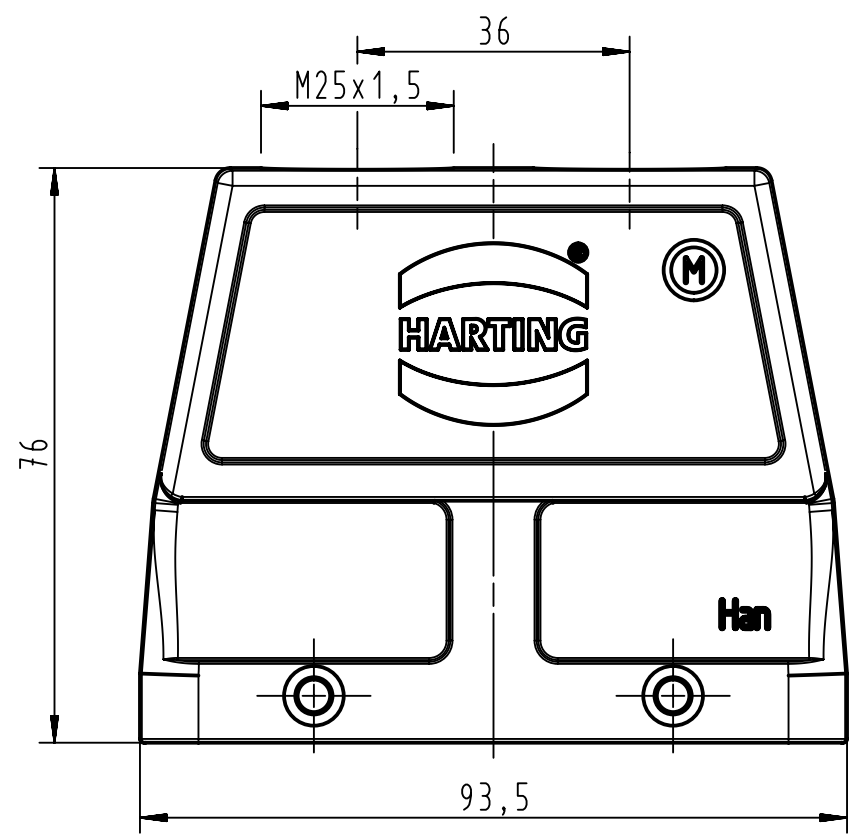

1 2 3 4 5 6

A

B

C

D

	All Dimensions in mm Original Size DIN A4	Scale 1:1		Free size tol.		Ref.	
						Sub. TB 19 30 016 0466 v. 16.06.10	
	All rights reserved Department EL PD - DE	Created by HOLLERT	Inspected by BERGHORN	Standardisation TIEMANNA	Date 2013-05-27	State Final Release	
		Title Han 16B Hood TE M25					Doc-Key / ECM-Nr. 100220736/UGD/004/A 500000061018
HARTING Electric GmbH & Co. KG D-32339 Espelkamp		Type TB	Number 19 30 016 0466			Rev. A	Page 1/1