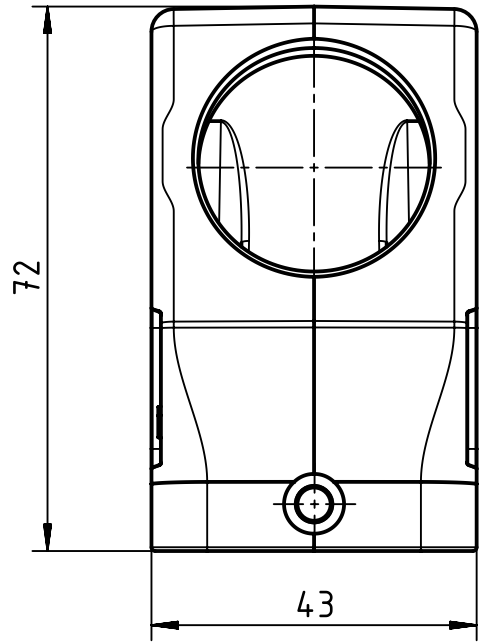

A

B

C

D

	All Dimensions in mm Original Size DIN A4		Scale 1:1	Free size tol.		Ref.		
						Sub.		
	All rights reserved		Created by RULLKOETTER	Inspected by BERGHORN	Standardisation TIEMANNA	Date 2016-10-14	State Final Release	
	Department EL PD - DE		Title Han B Hood Side Entry HC 2 Pegs M32				Doc-Key / ECM-Nr. 100204381/UGD/004/B 500000109725	
HARTING Electric GmbH & Co. KG D-32339 Espelkamp			Type TB	Number 19 30 006 0547			Rev. B	Page 1/1