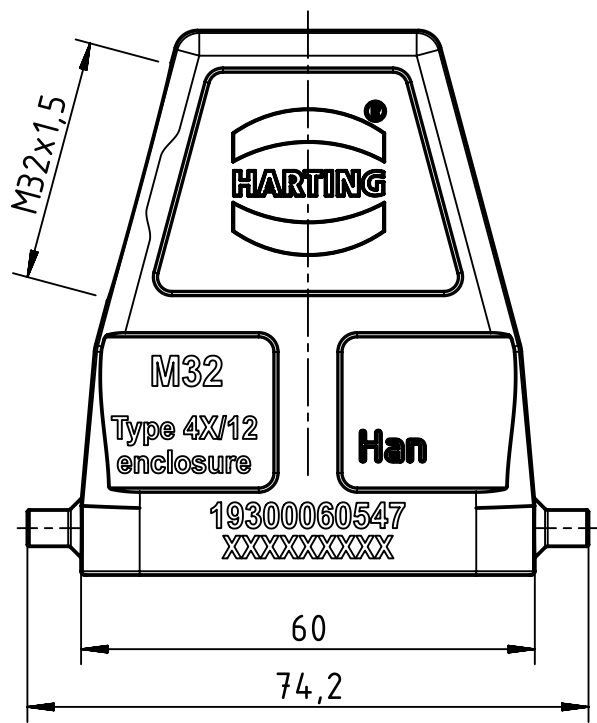

A

B

C

D

	All Dimensions in mm Original Size DIN A4		Scale 1:1	Free size tol.		Ref.		
						Sub.		
	All rights reserved		Created by RULLKOETTER	Inspected by BERGHORN	Standardisation TIEMANNA	Date 2016-10-14	State Final Release	
	Department EL PD - DE		Title Han B Hood Side Entry HC 2 Pegs M32				Doc-Key / ECM-Nr. 100204381/UGD/004/B 500000109725	
HARTING Electric GmbH & Co. KG D-32339 Espelkamp			Type TB	Number 19 30 006 0547			Rev. B	Page 1/1