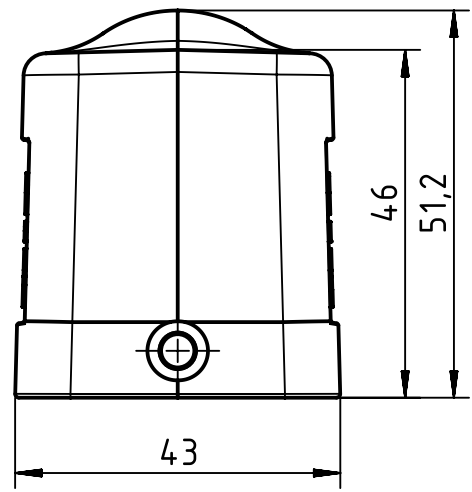

1 2 3 4 5 6

A

B

C

D

	All Dimensions in mm Original Size DIN A4		Scale 1:1	Free size tol.		Ref.		
						Sub.		
	All rights reserved		Created by RULLKOETTER	Inspected by BERGHORN	Standardisation RUETERA	Date 2017-04-18	State Final Release	
	Department EL PD		Title Han B Hood Side Entry LC 2 Pegs PG 16				Doc-Key / ECM-Nr. 100178822/UGD/007/C 500000117679	
HARTING Electric GmbH & Co. KG D-32339 Espelkamp			Type TB	Number 09 30 006 1541			Rev. C	Page 1/1