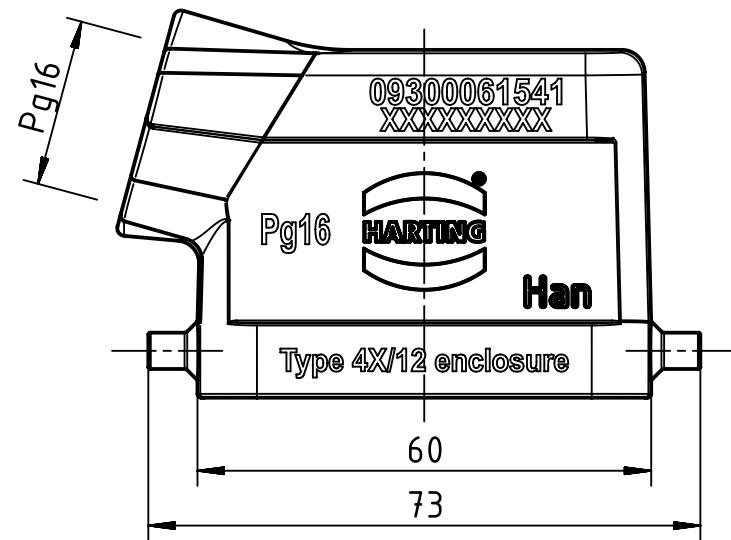

1 2 3 4 5 6

A

B

C

D

	All Dimensions in mm Original Size DIN A4		Scale 1:1	Free size tol.		Ref.		
						Sub.		
	All rights reserved		Created by RULLKOETTER	Inspected by BERGHORN	Standardisation RUETERA	Date 2017-04-18	State Final Release	
	Department EL PD		Title Han B Hood Side Entry LC 2 Pegs PG 16				Doc-Key / ECM-Nr. 100178822/UGD/007/C 500000117679	
HARTING Electric GmbH & Co. KG D-32339 Espelkamp			Type TB	Number 09 30 006 1541			Rev. C	Page 1/1