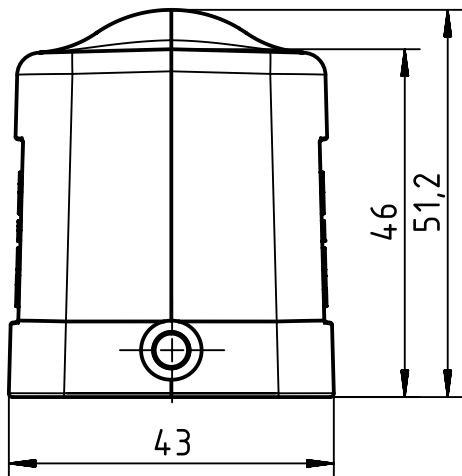

A

B

C

D

	All rights reserved Department EL PD - DE	All Dimensions in mm Original Size DIN A4		Scale 1:1	Free size tol.	Ref. Sub.
		Created by RULLKOETTER	Inspected by BERGHORN	Standardisation RUETERA	Date 2017-04-18	State Final Release
HARTING Electric GmbH & Co. KG D-32339 Espelkamp		Title Han B Hood Side Entry LC 2 Pegs PG 13.5			Doc-Key / ECM-Nr. 100178831/UGD/005/C 500000117679	
		Type TB	Number 09 30 006 1540		Rev. C	Page 1/1