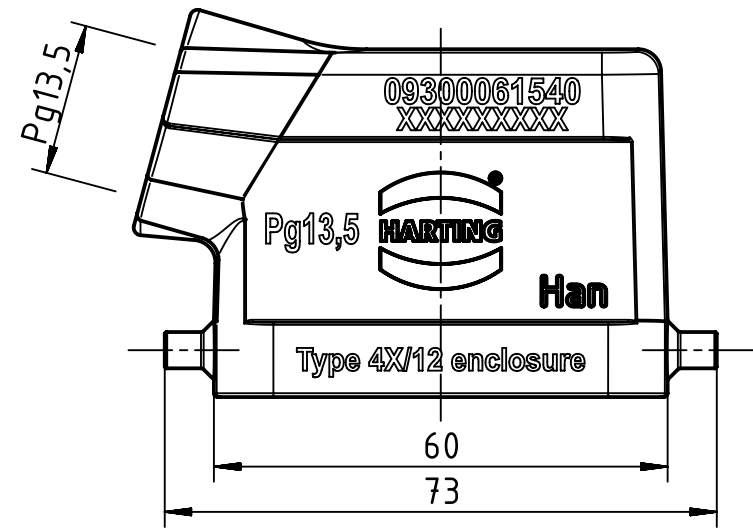

A

B

C

D

	All rights reserved Department EL PD - DE	All Dimensions in mm Original Size DIN A4		Scale 1:1	Free size tol.	Ref. Sub.
		Created by RULLKOETTER	Inspected by BERGHORN	Standardisation RUETERA	Date 2017-04-18	State Final Release
HARTING Electric GmbH & Co. KG D-32339 Espelkamp		Title Han B Hood Side Entry LC 2 Pegs PG 13.5			Doc-Key / ECM-Nr. 100178831/UGD/005/C 500000117679	
		Type TB	Number 09 30 006 1540		Rev. C	Page 1/1