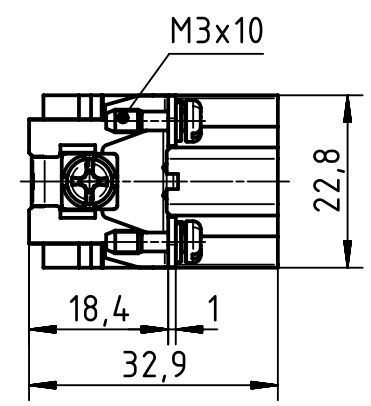

1 2 3 4 5 6

A

B

C

D

panel cut out

	All rights reserved Department EL PD - DE	All Dimensions in mm Original Size DIN A4			Scale 1:1	Free size tol.	Ref. Sub.
		HARTING Electric GmbH & Co. KG D-32339 Espelkamp	Created by SPRENB	Inspected by BERGHORN	Standardisation TIEMANNA	Date 2015-09-18	State Final Release
		Title Han A 10 Pos. M Insert Screw				Rev. B	
		Type TB	Number 09 20 010 2612			Page 1/1	