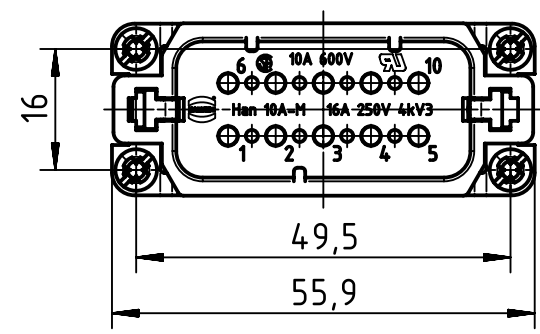

1 2 3 4 5 6

A

B

C

D

panel cut out

	All rights reserved Department EL PD - DE	All Dimensions in mm Original Size DIN A4			Scale 1:1	Free size tol.	Ref. Sub.
		HARTING Electric GmbH & Co. KG D-32339 Espelkamp	Created by SPRENB	Inspected by BERGHORN	Standardisation TIEMANNA	Date 2015-09-18	State Final Release
		Title Han A 10 Pos. M Insert Screw				Rev. B	
		Type TB	Number 09 20 010 2612			Page 1/1	