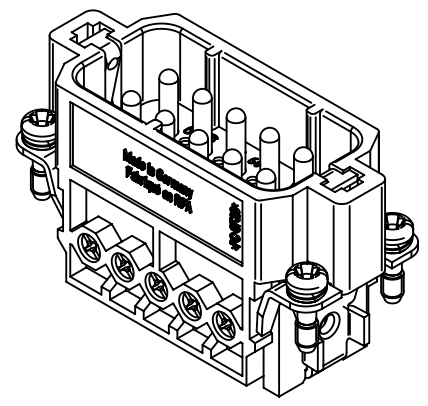

1 2 3 4 5 6

A

B

C

D

panel cut out

	All rights reserved Department EL PD - DE	All Dimensions in mm Original Size DIN A4			Scale 1:1	Free size tol.	Ref. Sub.
		HARTING Electric GmbH & Co. KG D-32339 Espelkamp	Created by SPRENB	Inspected by BERGHORN	Standardisation TIEMANNA	Date 2015-09-18	State Final Release
		Title Han A 10 Pos. M Insert Screw				Rev. B	
		Type TB	Number 09 20 010 2612			Page 1/1	