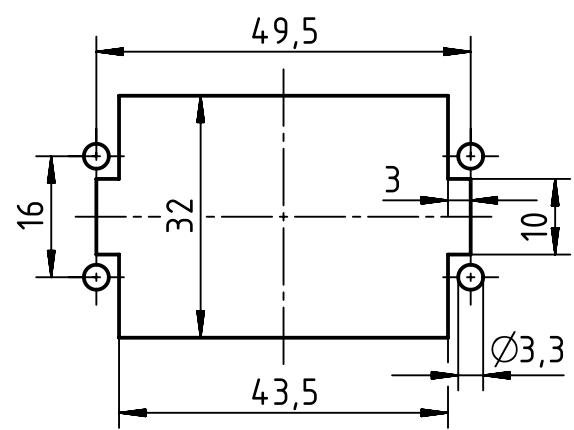

1 2 3 4 5 6

A

B

C

D

panel cut out

	All rights reserved Department EL PD - DE	All Dimensions in mm Original Size DIN A4			Scale 1:1	Free size tol.	Ref. Sub.
		HARTING Electric GmbH & Co. KG D-32339 Espelkamp	Created by SPRENB	Inspected by BERGHORN	Standardisation TIEMANNA	Date 2015-09-18	State Final Release
		Title Han A 10 Pos. M Insert Screw				Rev. B	
		Type TB	Number 09 20 010 2612			Page 1/1	